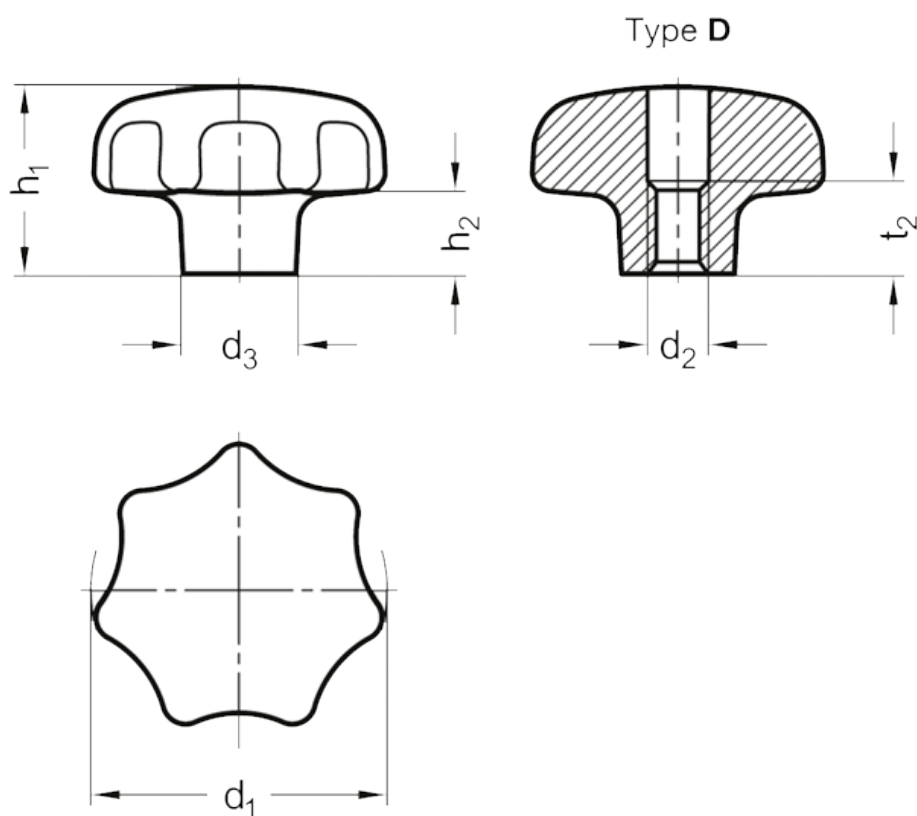

Article number: 206336A440M8DPL

Description: E+G Star knob GN 6336-A4-40-M8-D-PL  
Polished

## Measures

d1	= 40
d2	= M 8
d3	= 14
h1	= 25
h2	= 12
t2	= 13
Weight in (g)	= 103